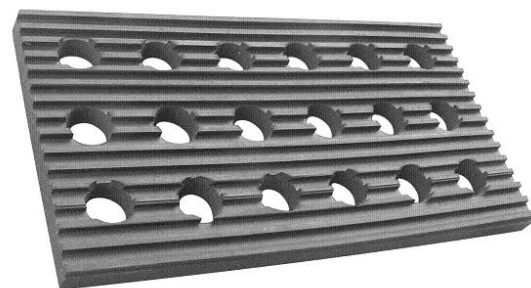

Stall mat with holes (for horse clinics and washing area's)

SPECIFICATIONS	
Dimensions per mat	110 x 165 cm
Thickness option 1: 'Medium'	12,5 mm (Hammer top, <i>Flat</i> bottom)
Thickness option 2: 'Large'	16,5 mm (Hammer top, <i>Microrib</i> bottom)
Material	NR
Amount per 20ft container	L: app. 1100m ² M: app.. 1500m ²

Hammer top

Micro Rib bottom