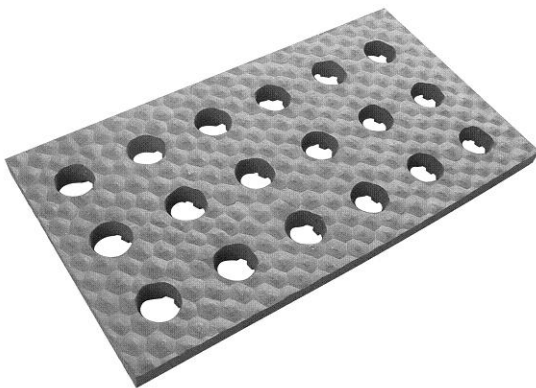

Stall mat with holes (for horse clinics and washing area's)

SPECIFICATIONS	
Dimensions per mat	110 x 165 cm
Thickness option 1: 'Medium'	12,5 mm (Hammer top, <i>Flat</i> bottom)
Thickness option 2: 'Large'	16,5 mm (Hammer top, <i>Microrib</i> bottom)
Material	NR
Amount per 20ft container	L: app. 1100m ² M: app.. 1500m ²

Hammer top

Micro Rib bottom