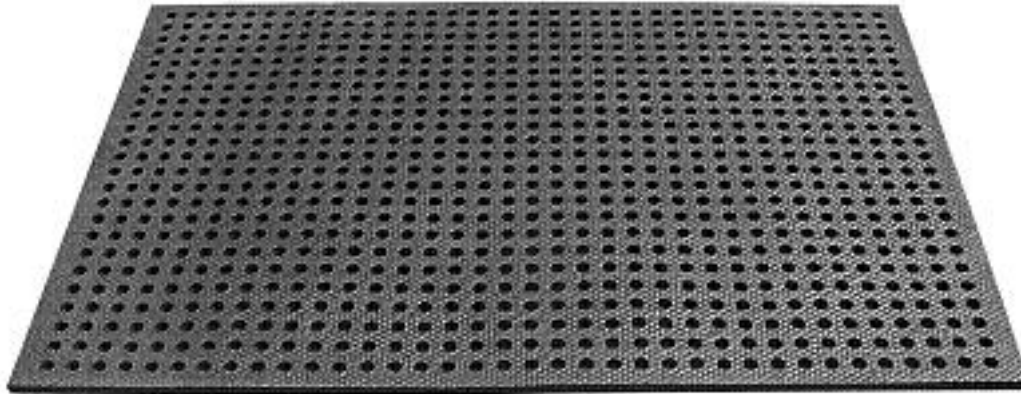

Stall mat with holes (for horse clinics and washing area's)

SPECIFICATIONS	
Dimensions per mat	110 x 165 cm
Thickness option 1: 'Medium'	12,5 mm (Hammer top, <i>Flat</i> bottom)
Thickness option 2: 'Large'	16,5 mm (Hammer top, <i>Microrib</i> bottom)
Material	NR
Amount per 20ft container	L: app. 1100m ² M: app.. 1500m ²

Hammer top

Micro Rib bottom