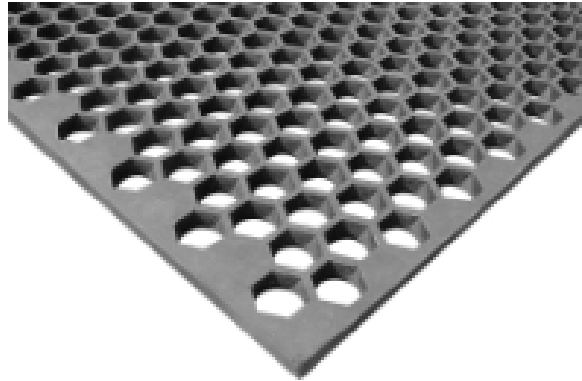

RING MAT 'SAN FRANCISCO'

SPECIFICATIONS

Dimensions per mat	3 ft x 3 ft (91,44 x 91,44 cm)
Surface per mat	0,836 m ²
Thickness	14 mm
Material	NR
Amount per 20ft container	1680 pieces

The San Francisco ring mats can be interlocked limitlessly, with the button connection system.

Top side

Bottom side