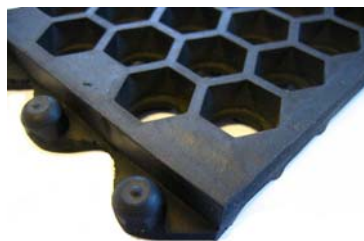

RING MAT 'SAN FRANCISCO'

SPECIFICATIONS

Dimensions per mat	3 ft x 3 ft (91,44 x 91,44 cm)
Surface per mat	0,836 m ²
Thickness	14 mm
Material	NR
Amount per 20ft container	1680 pieces

The San Francisco ring mats can be interlocked limitlessly, with the button connection system.

Top side

Bottom side