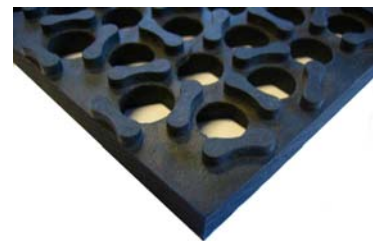

RING MAT 'SAN FRANCISCO'

SPECIFICATIONS

Dimensions per mat	3 ft x 3 ft (91,44 x 91,44 cm)
Surface per mat	0,836 m ²
Thickness	14 mm
Material	NR
Amount per 20ft container	1680 pieces

The San Francisco ring mats can be interlocked limitlessly, with the button connection system.

Top side

Bottom side