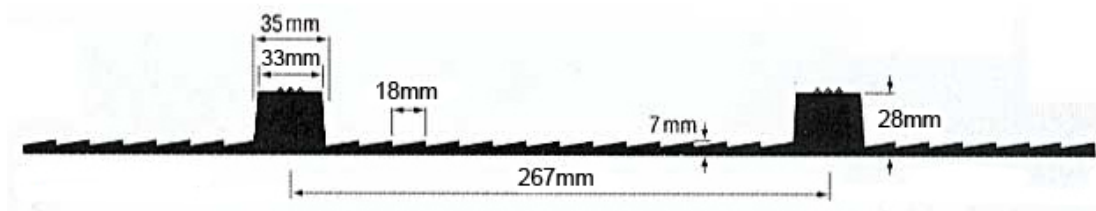

**RAMP MAT 'XL'**

(Page 1)

- Large Ramp Mat
- One-Piece!
- 240 x 240 cm!
- Unique in this size!
- Nature rubber
- With very strong nylon inlay
- With textile print bottom
- 160pcs per 20ft container / 40pcs per pallet