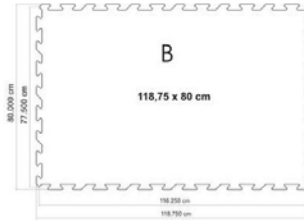

**PUZZLE MAT** (stall mat with interlocking jigsaw edges)

*Close-up Hammer top*

*Puzzle Mat interlock system*

SPECIFICATIONS	
Puzzle Mat Large	177 x 119 cm (176,875 cm x 118,75 cm)
Puzzle Mat Small	119 x 80 cm (118,75 cm x 80 cm)
Puzzle Mat Square	119 x 119 cm (118,75 cm x 118,75 cm)
Thickness	17 mm
Profile	Hammer top, Micro Rib bottom
Material	NR
Amount of m2 per 20ft container	Ca. 925 m2

*Hammer top*

*Micro Rib bottom*

PUZZLE MAT LARGE

PUZZLE MAT SMALL

PUZZLE MAT SQUARE