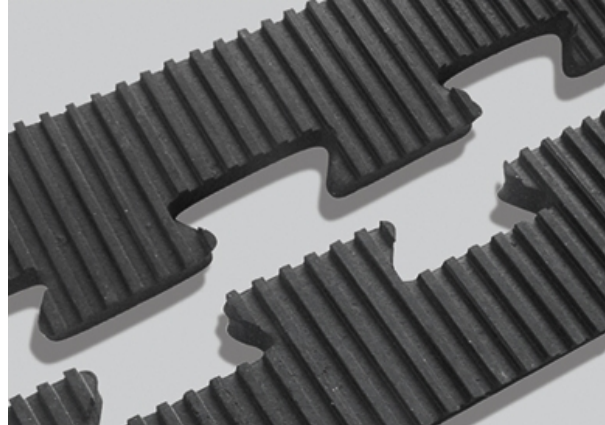

**PUZZLE MAT** (stall mat with interlocking jigsaw edges)

*Close-up Hammer top*

*Puzzle Mat interlock system*

SPECIFICATIONS	
Puzzle Mat Large	177 x 119 cm (176,875 cm x 118,75 cm)
Puzzle Mat Small	119 x 80 cm (118,75 cm x 80 cm)
Puzzle Mat Square	119 x 119 cm (118,75 cm x 118,75 cm)
Thickness	17 mm
Profile	Hammer top, Micro Rib bottom
Material	NR
Amount of m2 per 20ft container	Ca. 925 m2

*Hammer top*

*Micro Rib bottom*

PUZZLE MAT LARGE

PUZZLE MAT SMALL

PUZZLE MAT SQUARE