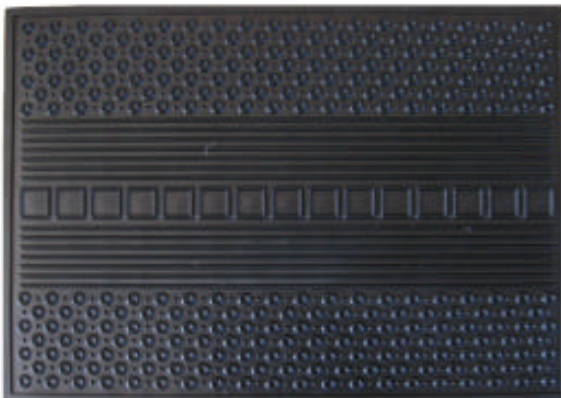

ENTRANCE MATS PRODUCT OVERVIEW

Standard Entrance Mats

- Size: 40 x 60 cm
- Thickness: 4 mm
- Weight: 1 kg

- Very low prices!
- Tailor made designs can be delivered without problem.
- Put your Company logo on the mat, use them for marketing purposes!

Split Mat