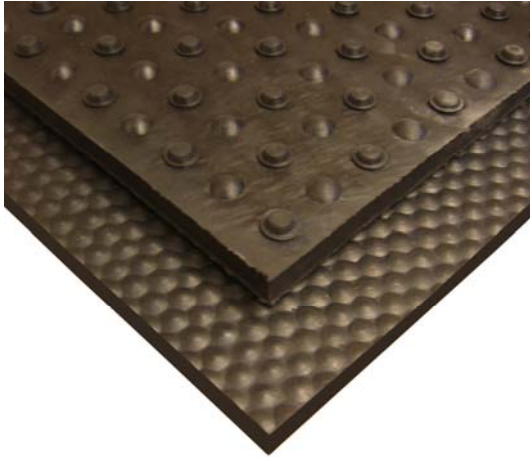

FEROX COMFORT PUZZLE MATS

Bottom side (5mm studs) & top side (hammer)

Jigsaw Puzzle connection system

- FEROX Comfort Puzzle **LARGE**: App. 119cm x 177cm
- FEROX Comfort Puzzle **SQUARE**: App. 119cm x 119cm
- FEROX Comfort Puzzle **SMALL**: App. 119cm x 80cm

- Hammer top side, Studded bottom side
- Total thickness; **23mm**
- Stud Height: **5mm**

- The FEROX COMFORT MATS can also be delivered without puzzle edges.

Hammer top profile

Studded bottom profile