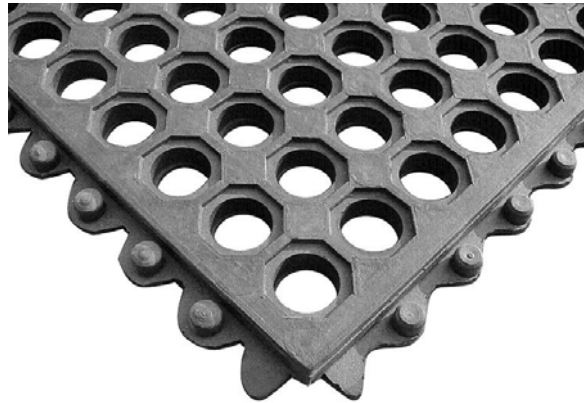

## RING MAT 'BOSTON'

*Top side*

### SPECIFICATIONS

Dimensions per mat	3 ft x 3 ft (91,44 x 91,44 cm)
Surface per mat	0,836 m <sup>2</sup>
Thickness	15 mm
Material	NR
Amount per 20ft container	1560 pieces

The Boston Ring mats can be interlocked limitlessly, with the button connection system.

*Bottom side*